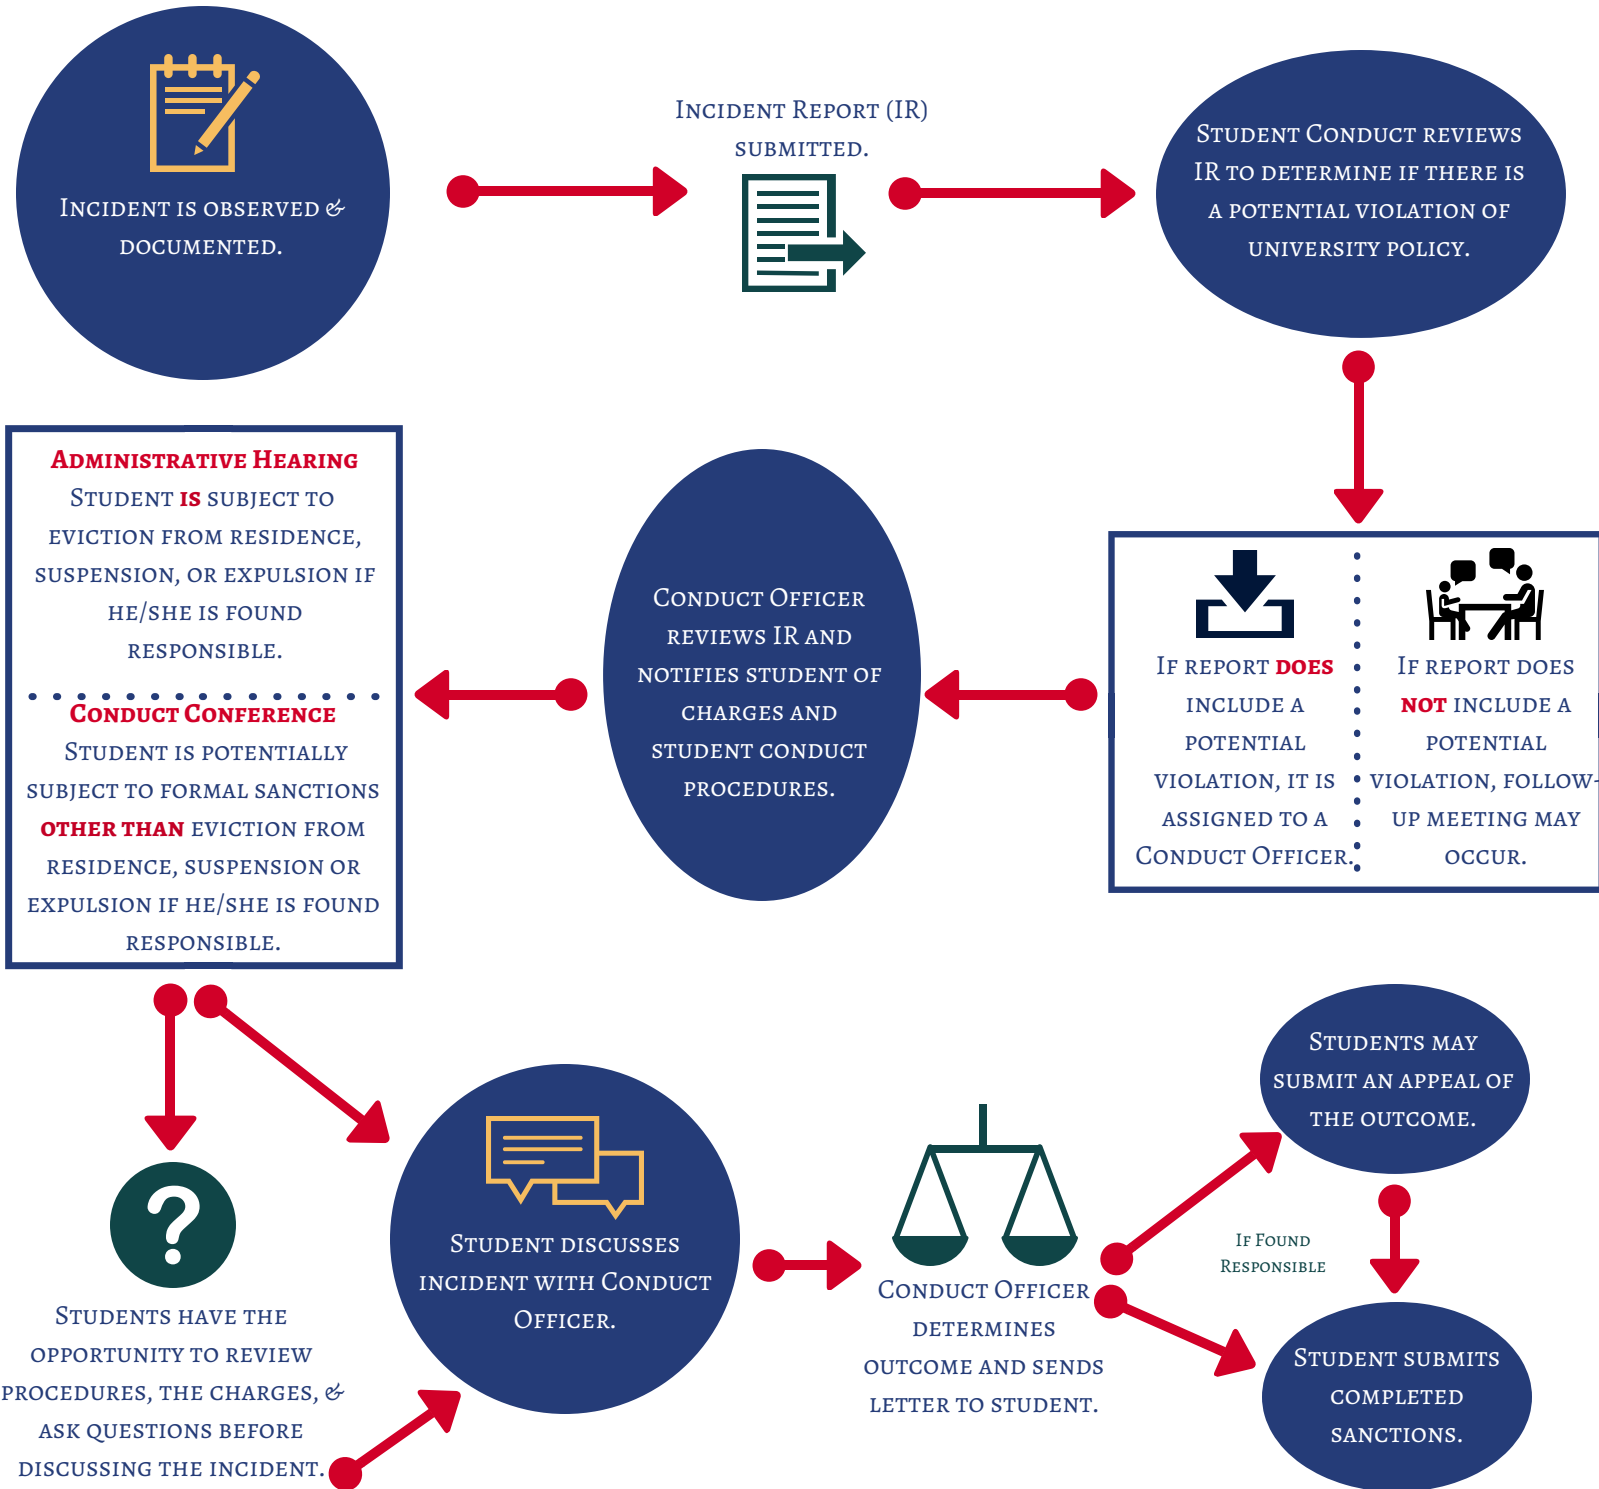

Student Conduct Process

Questions? PLEASE CONTACT THE OFFICE OF STUDENT CONDUCT & ETHICAL DEVELOPMENT AT CUA-STUDENTCONDUCT@CUA.EDU OR 202-319-5619.

ALLEGATIONS OF SEXUAL OFFENSES WILL BE RESOLVED UNDER DISCIPLINARY PROCEDURES OF SEXUAL OFFENSES COMPLAINTS FOUND IN THE GRIEVANCE PROCEDURES FOR REPORTED SEXUAL OFFENSES AVAILABLE AT DEANOFSTUDENTS.CUA.EDU.